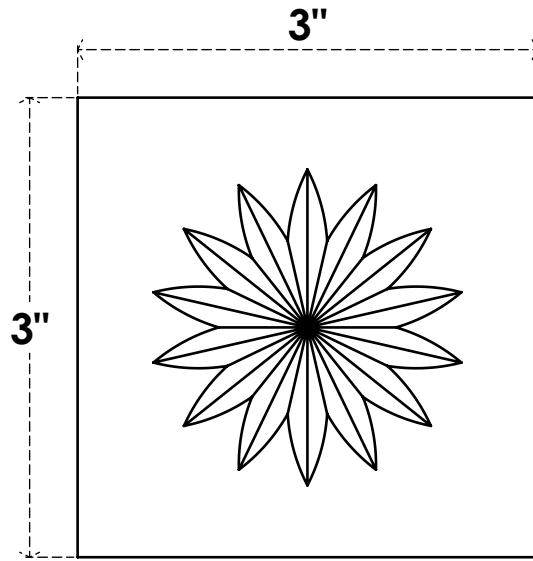

ROSP030X030X050SDG09

3"W X 3"H X 1/2"P STANDARD SEDGWICK FLOWER ROSETTE WITH SQUARE EDGE, ARCHITECTURAL GRADE PVC

FRONT

SIDE

EKENA MILLWORK
2300 WEST MAIN ST.
CLARKSVILLE, TX 75426
TOLL FREE: 866-607-0453
WWW.EKENAMILLWORK.COM