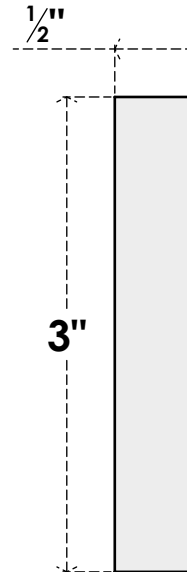

ROSP030X030X050SDG09

3"W X 3"H X 1/2"P STANDARD SEDGWICK FLOWER ROSETTE WITH SQUARE EDGE, ARCHITECTURAL GRADE PVC

FRONT

SIDE

EKENA MILLWORK
2300 WEST MAIN ST.
CLARKSVILLE, TX 75426
TOLL FREE: 866-607-0453
WWW.EKENAMILLWORK.COM

NOTES

1. INSTALLATION TO BE COMPLETED IN ACCORDANCE WITH MANUFACTURER'S SPECIFICATIONS.
2. DRAWING MAY NOT BE TO SCALE
3. THIS DRAWING IS INTENDED FOR DESIGN AND PLANNING PURPOSES ONLY.
4. ALL INFORMATION CONTAINED HEREIN WAS CURRENT AT THE TIME OF DEVELOPMENT BUT MUST BE REVIEWED AND APPROVED BY THE PRODUCT MANUFACTURER TO BE CONSIDERED ACCURATE.
5. ARCHITECTURAL GRADE PVC PRODUCTS ARE MADE FROM EXPANDED CELLULAR PVC AND COME NATURALLY WHITE BUT MAY BE PAINTED